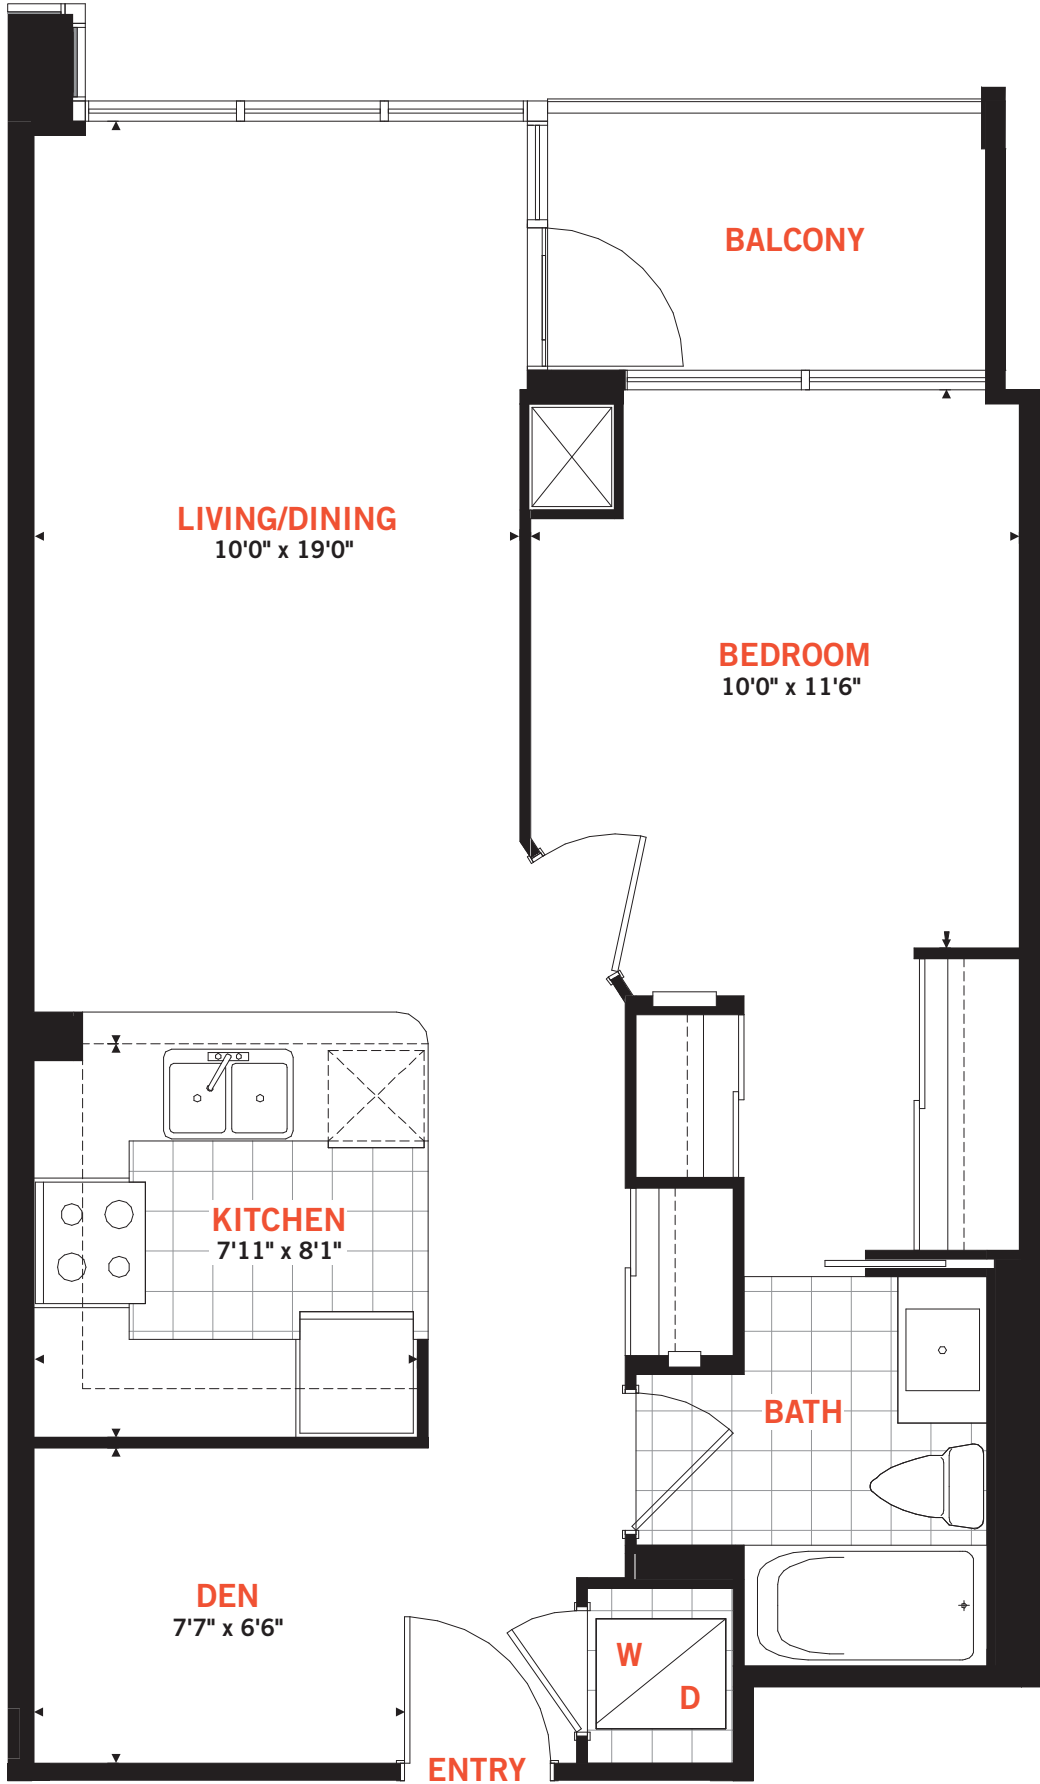

RESIDENCE 3

ONE BEDROOM + DEN
 Suite Area: 668 sq.ft.
 Balcony Area: 47 sq.ft.
Total Area: 715 sq.ft.

All areas and stated room dimensions are approximate. Sizes and specifications are subject to change without notice. Actual living area and balcony/terraces may vary from floor stated areas. E. & O.E.